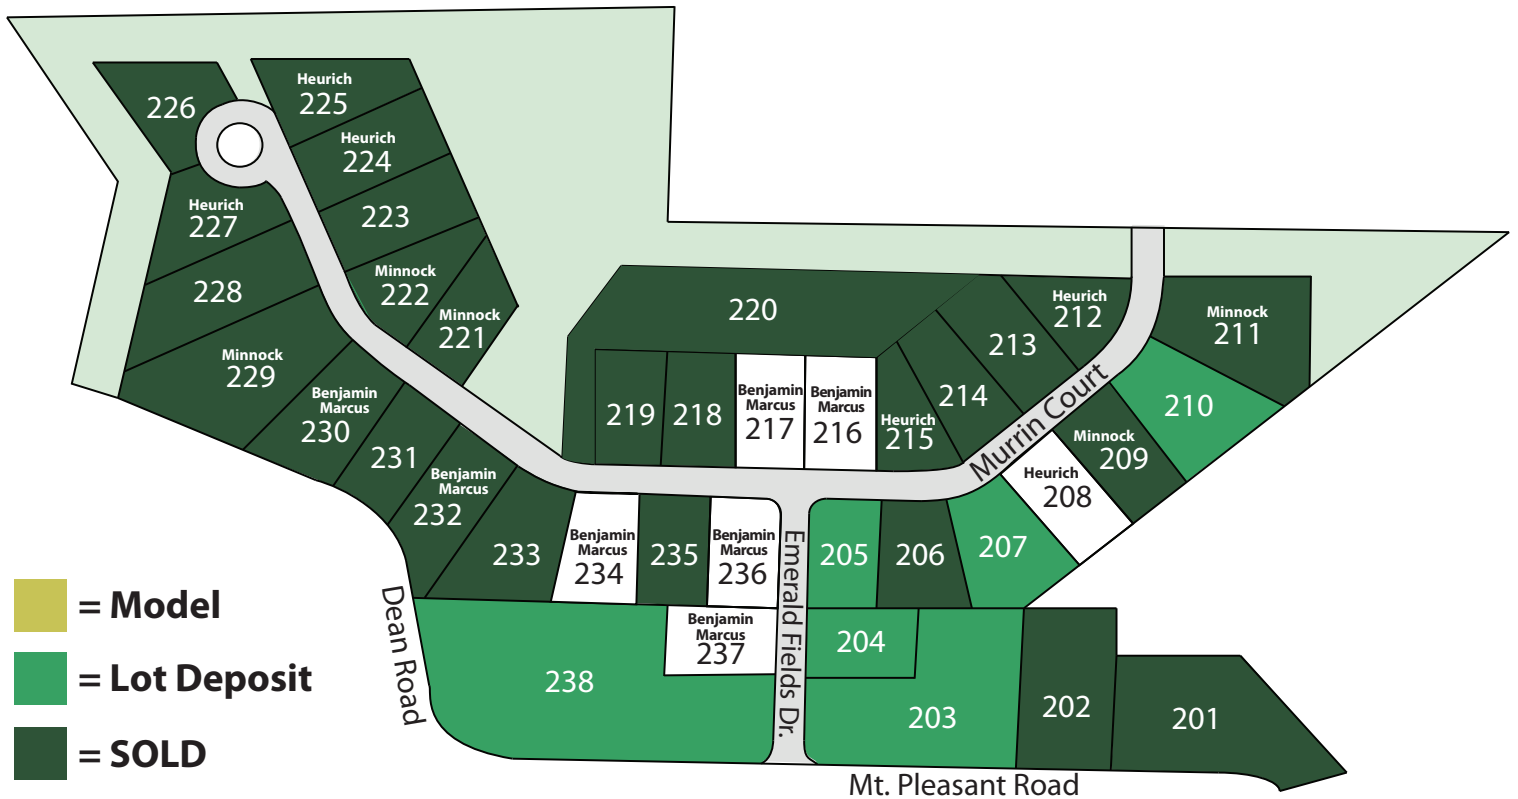

Plot Plan

For more information call Bridget Minnock
 at (C) 412.849.2762 or (O) 724.776.3686
EmeraldFieldsatPine.com

BERKSHIRE HATHAWAY
HomeServices

The Preferred Realty